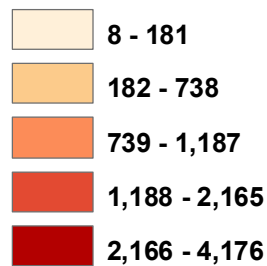

San Francisco's Unmet Need for Child Care Subsidies

Number of children eligible for child care subsidies not receiving them by zipcode

Source: San Francisco Child Care and Advisory Council: 2006 Child Care Needs Assessment