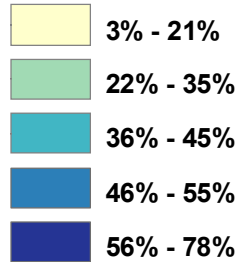

# Proportion of Commute Trips Made by Driving Alone

Excluded because of small population

Source: 2000 Census

City and County of San Francisco  
 Department of Public Health  
 Environmental Health Section