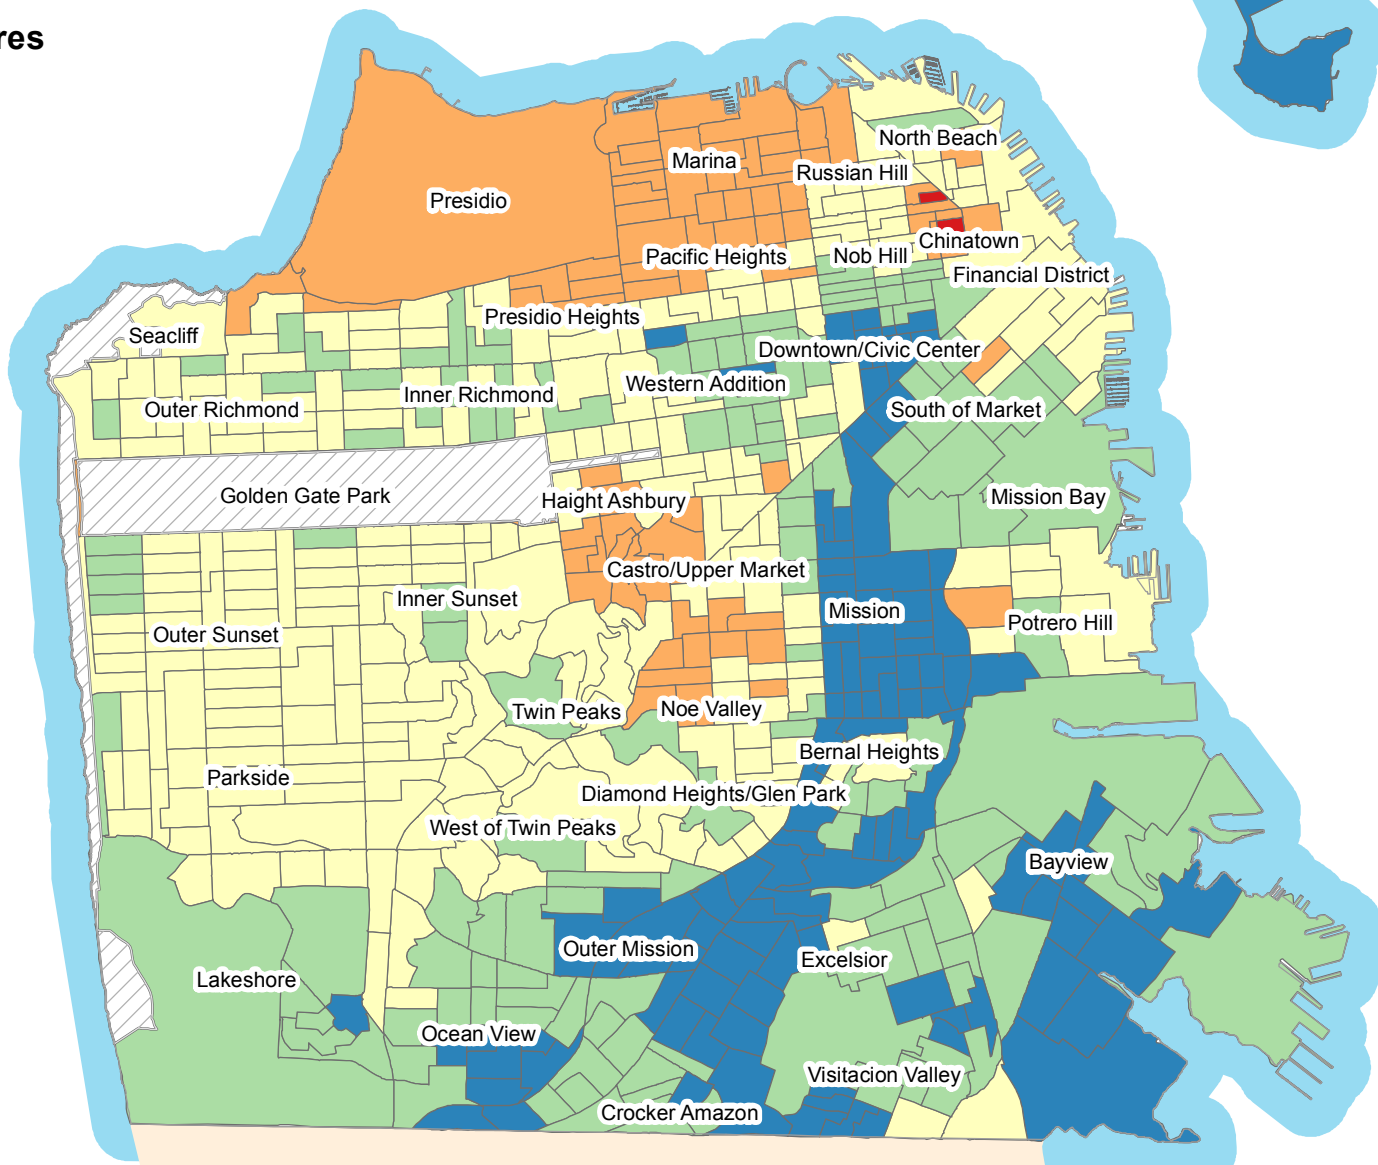

San Francisco's Ethnic Diversity Index

Ethnic diversity index scores

Source:

City and County of San Francisco
 Department of Public Health
 Environmental Health Section

Available at www.thehdm.org