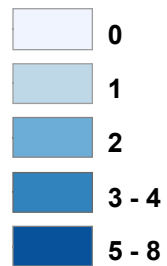

Rate of Homicides: Recorded Crimes from 2005-2007 (Offenses/1,000 Population)

Rate of homicides
per 1,000 population

Source: San Francisco Police
Department

City and County of San Francisco
Department of Public Health
Environmental Health Section