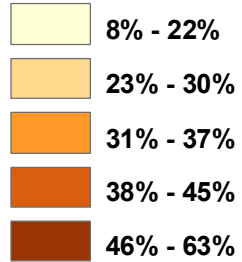

Proportion of Population that is Married

Treasure Island/YBI

% of Married Persons 15+ yrs

Excluded because of small population

Source: 2000 Census

City and County of San Francisco
Department of Public Health
Environmental Health Section