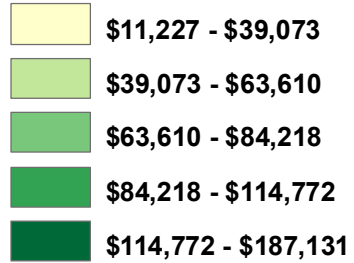

# Median Household Income

2006 dollars

Excluded because of small population

Source: Applied Geographic Solutions 2007

City and County of San Francisco  
Department of Public Health  
Environmental Health Section