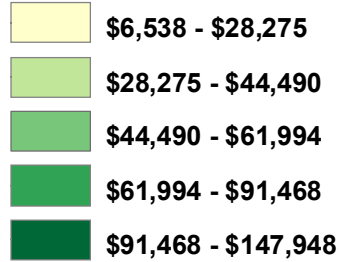

# Median Per Capita Income

2006 dollars

Excluded because of small population

Source: Applied Geographic Solutions 2007

City and County of San Francisco  
Department of Public Health  
Environmental Health Section