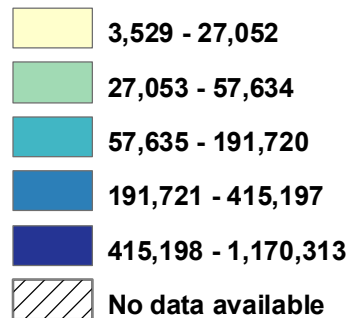

Non-residential Electricity Produced (kWh) by Solar Power Installation

Annual kWh produced

Source: PG&E

City and County of San Francisco
 Department of Public Health
 Environmental Health Section

Available at www.thehdm.org