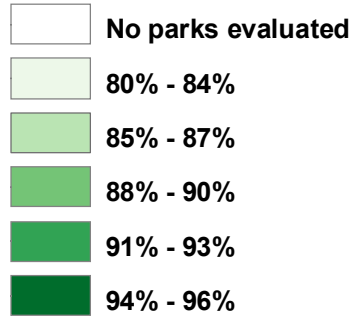

# Average Park Maintenance Standard Score per Neighborhood

Treasure Island/YBI

## Average Park Score

★ Parks scoring 95% or above

Source: San Francisco Department of Recreation and Park 2007

City and County of San Francisco  
Department of Public Health  
Environmental Health Section