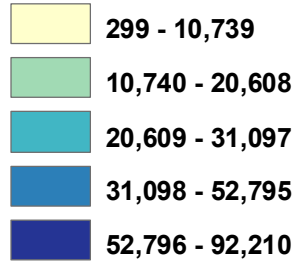

Population Density

Population per square mile

Excluded because of small population

Source: Applied Geographic Solutions 2007

City and County of San Francisco
Department of Public Health
Environmental Health Section