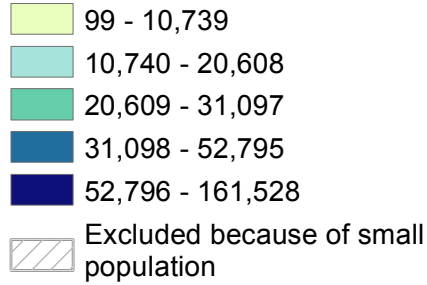

Population Density

Population per square mile

Source: US Census 2010

City and County of San Francisco
Department of Public Health
Environmental Health Section

Available at www.thehdmt.org