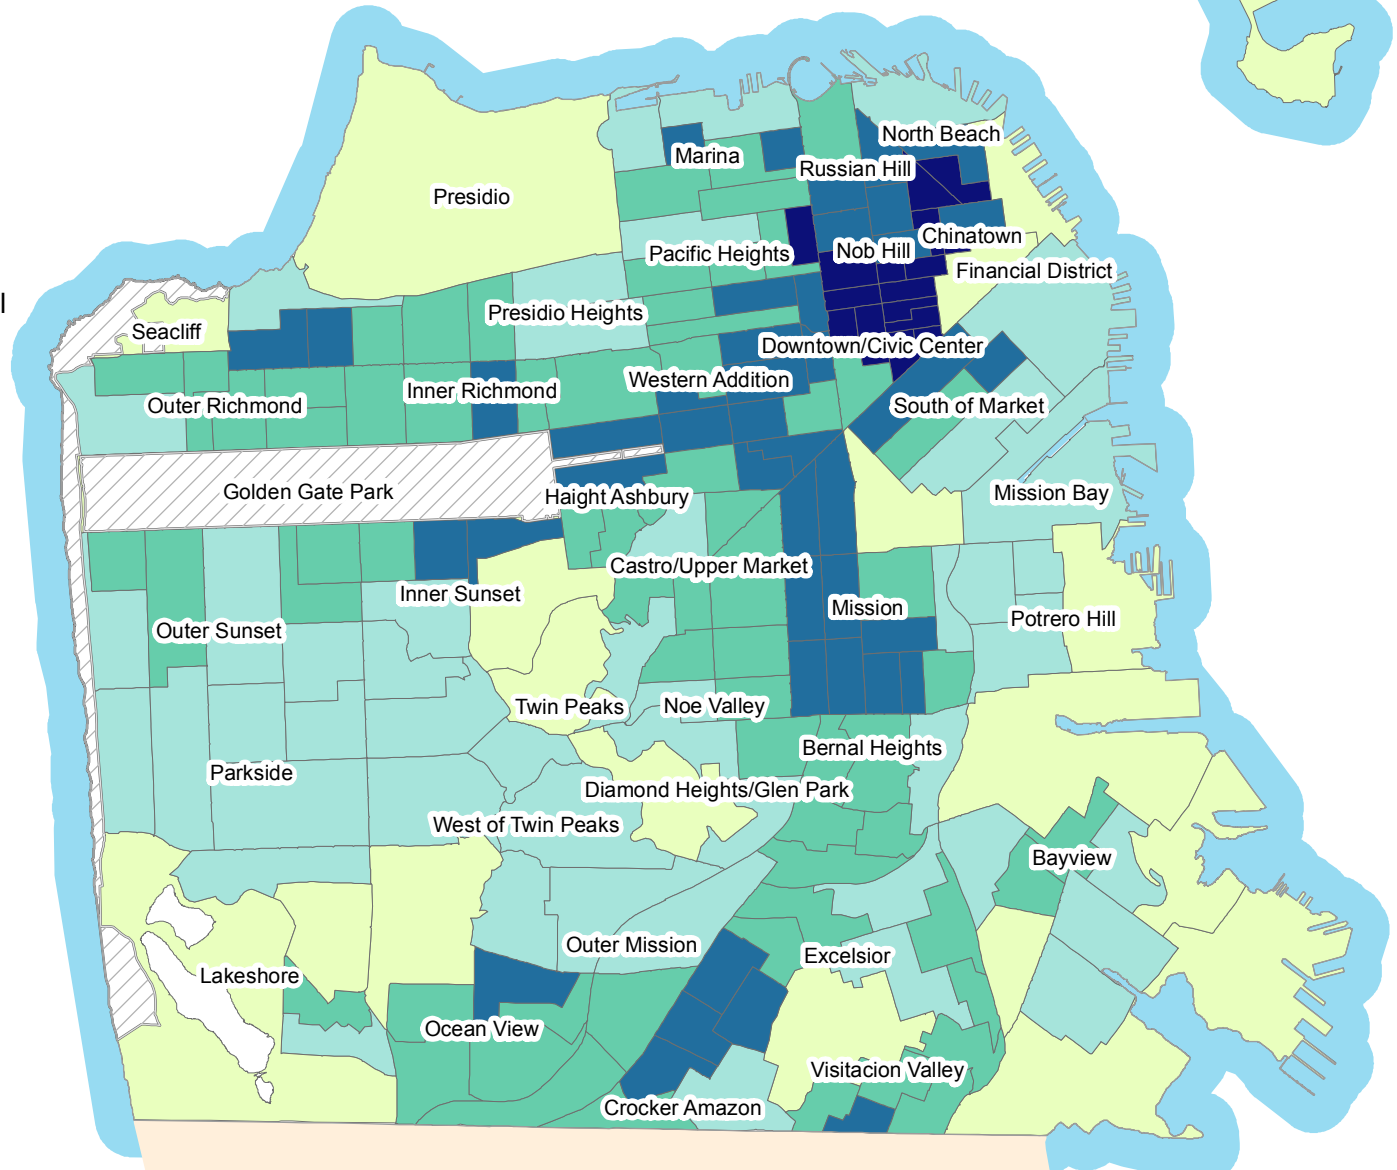

Population Density

Population per square mile

Source: US Census 2010

City and County of San Francisco
Department of Public Health
Environmental Health Section

Available at www.thehdmt.org