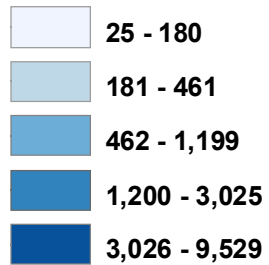

# Rate of Property Crimes: Recorded Crimes from 2005-2007 (Offenses/1,000 Population)

Rate of property crimes per 1,000 population

Source: San Francisco Police Department

City and County of San Francisco  
Department of Public Health  
Environmental Health Section