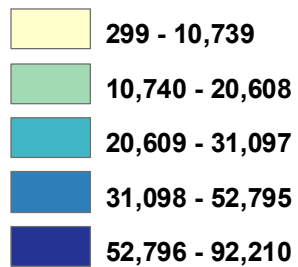

Distribution of Publicly Funded Health Care Facilities Relative to Population Density

⊕ Public Health Facilities

Population per square mile

Excluded because of small population

Golden Gate Park

Source: San Francisco Department of Public Health