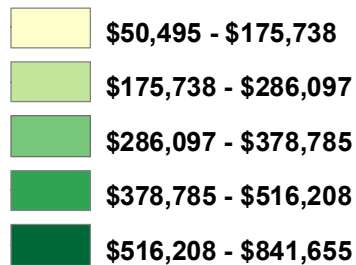

Housing Purchasing Capacity of the Median Income Household

Purchasing Capacity

Excluded because of small population

Source: Applied Geographic Solutions 2007

City and County of San Francisco
 Department of Public Health
 Environmental Health Section