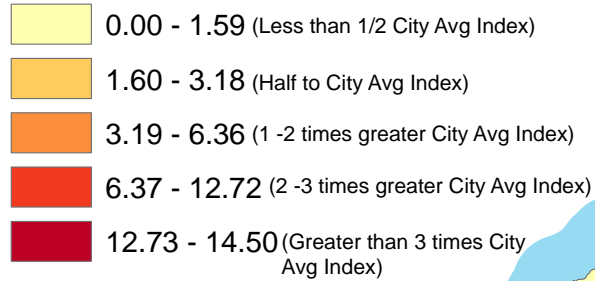

San Francisco Retail Food Environment Index (RFEI)

RFEI

Source: San Francisco Department of Public Health and San Francisco Food Systems

City and County of San Francisco
Department of Public Health
Environmental Health Section

Available at www.thehdmt.org