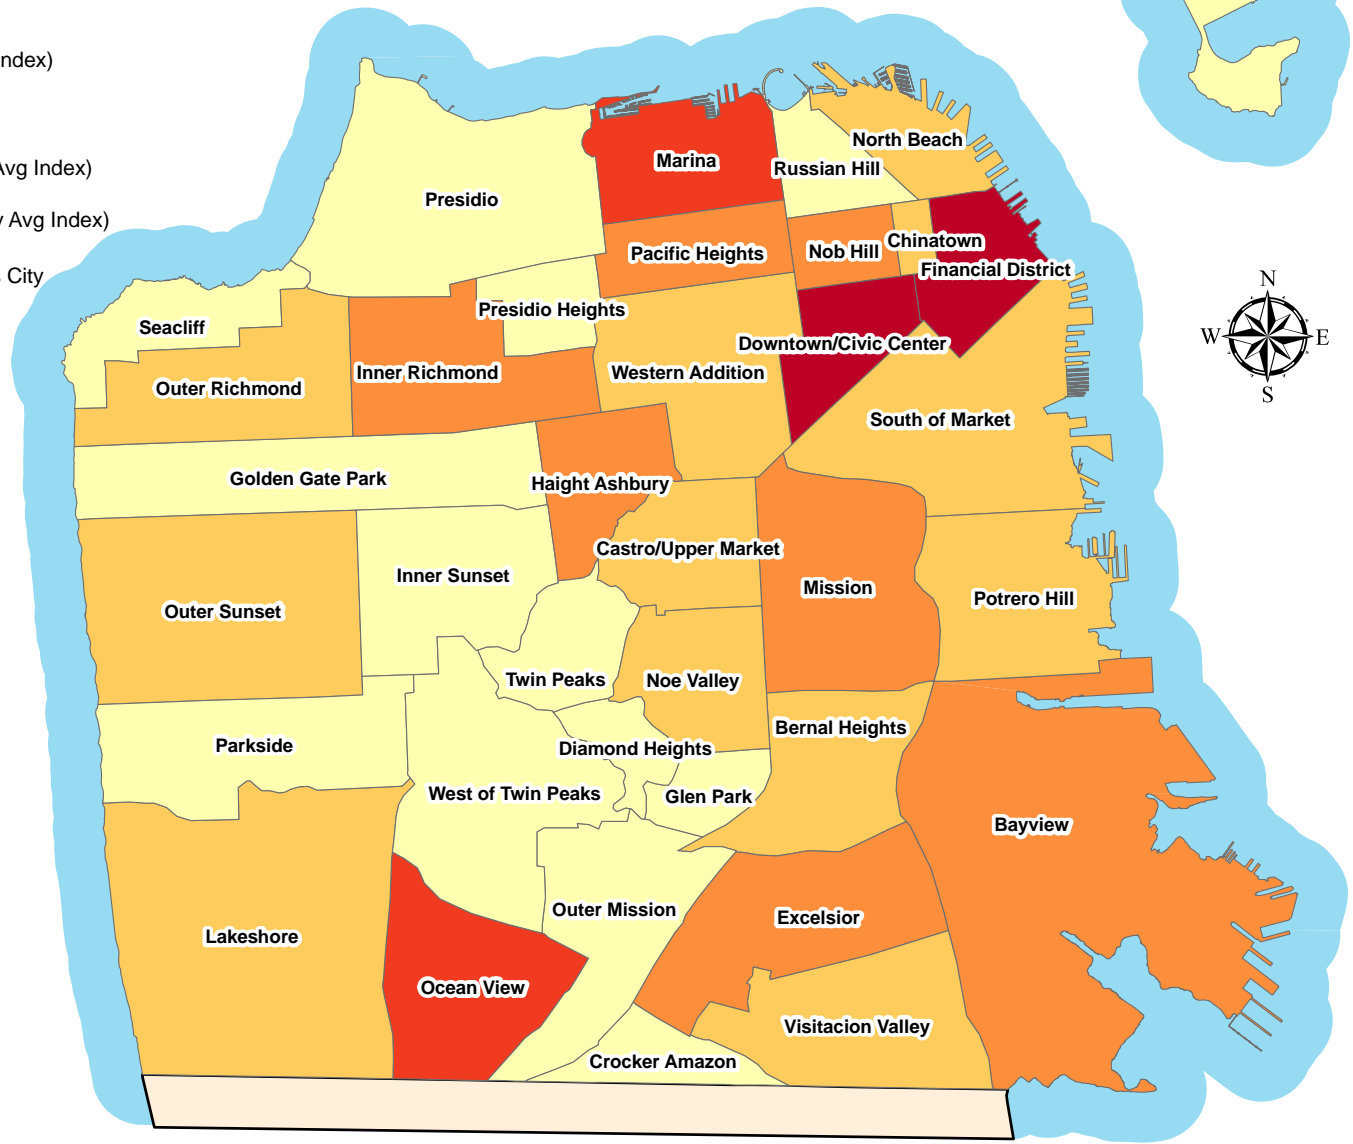

San Francisco Retail Food Environment Index (RFEI)

RFEI

Source: San Francisco Department of Public Health and San Francisco Food Systems

City and County of San Francisco
Department of Public Health
Environmental Health Section

Available at www.thehdmt.org