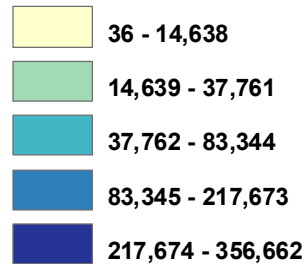

Worker Density per Square Mile (2007)

Excluded because of small population

Source: Metropolitan Transportation Commission

City and County of San Francisco
 Department of Public Health
 Environmental Health Section