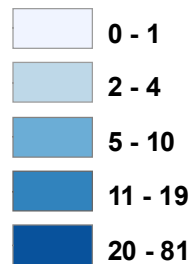

Rate of Rapes/Sexual Assaults: Recorded Crimes from 2005-2007 (Offenses/1,000 Population)

Rate of rape/sexual assaults
per 1,000 population

Source: San Francisco Police
Department

City and County of San Francisco
Department of Public Health
Environmental Health Section