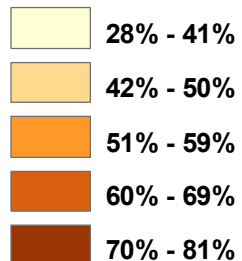

Proportion of Population that is Unmarried

Treasure Island/YBI

% of Unmarried Persons

Excluded because of small population

Source: 2000 Census

City and County of San Francisco
Department of Public Health
Environmental Health Section